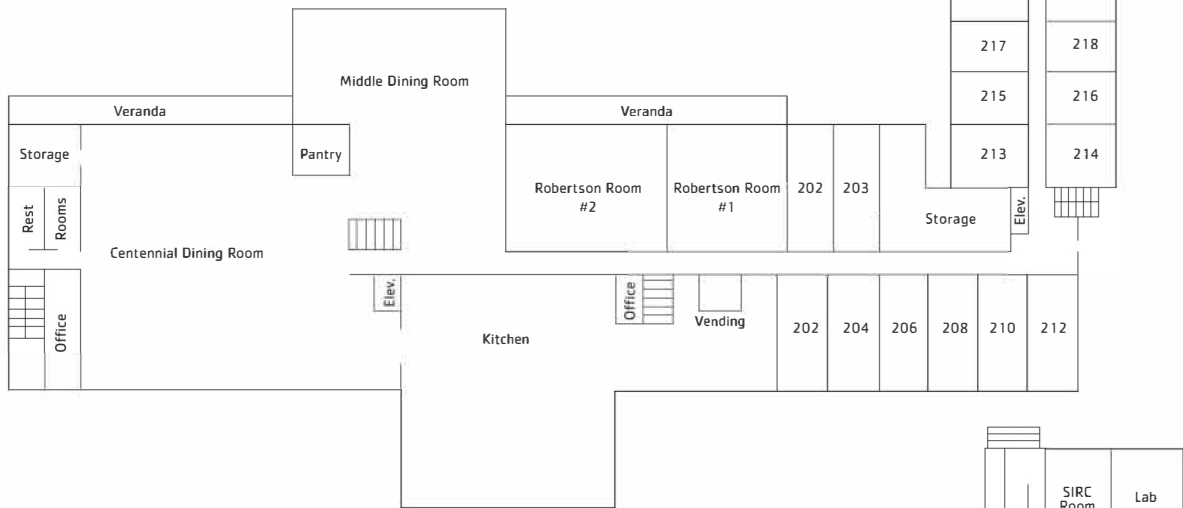

# BLUE RIDGE CENTER FLOORPLAN

## 3rd Floor - Lobby Level Residence Rooms 301-324

## 2nd Floor - Dining Level Residence Rooms 201-224

## 1st Floor - Meeting Level Residence Rooms 113-124