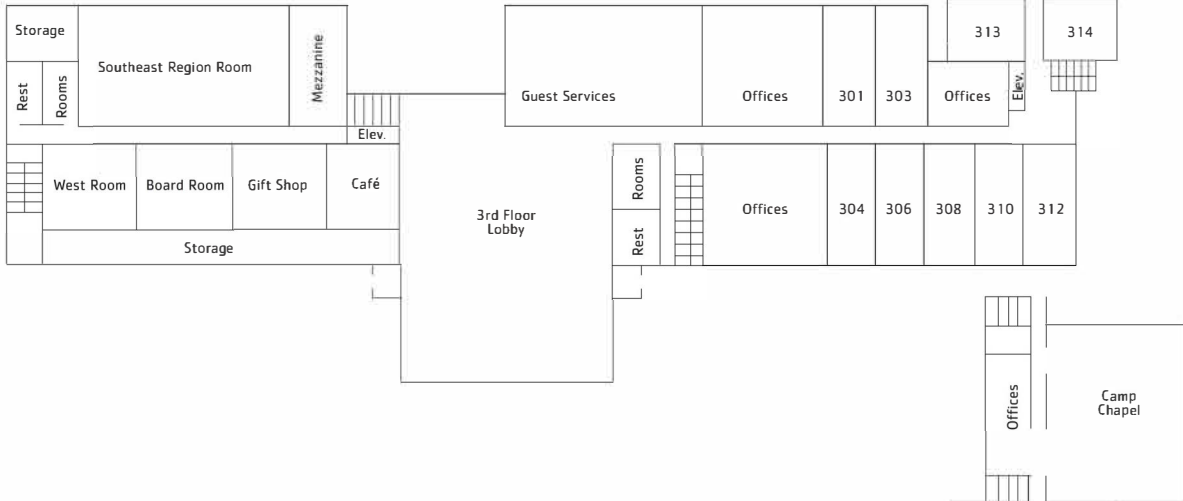

# BLUE RIDGE CENTER FLOORPLAN

## 3rd Floor - Lobby Level Residence Rooms 301-324

## 2nd Floor - Dining Level Residence Rooms 201-224

## 1st Floor - Meeting Level Residence Rooms 113-124